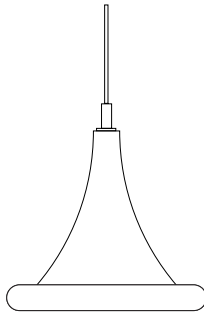

## Radius Core

<b>Size</b>	Wide: 40 cm / 15.8" – Hight: 40 cm / 15.8"
<b>Design</b>	Esko Schmidt-Sørensen
<b>Fixture type</b>	Pendant
<b>Illuminant</b>	LED board, CRI>90
<b>Lights</b>	1500 LM
<b>Consumption</b>	24 Watts
<b>Materials</b>	Aluminum, steel and polycarbonate.
<b>Finish</b>	Powder coated and wet spray enamel
<b>Weight</b>	3,0 kg / 6.6 lbs.
<b>Packaging</b>	71 x 71 x 30 cm, 3,8 kg / 28 x 28 x 11.8", 9 lbs
<b>Mounting</b>	Ceiling, Crossbar and canopy white matte included
<b>Cord</b>	Length 300 cm / 118"