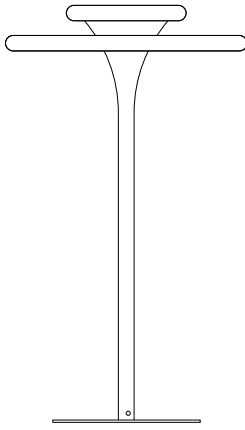

## Radius Floor

<b>Size</b>	Wide: 64,7 cm / 25.5" – Hight: 165 cm / 65"
<b>Design</b>	Esko Schmidt-Sørensen
<b>Fixture type</b>	Pendant
<b>Illuminant</b>	LED strip light, CRI>90
<b>Lights</b>	1400 LM
<b>Consumption</b>	28 Watts
<b>Materials</b>	Aluminum, steel and polycarbonate.
<b>Finish</b>	Powder coated and wet spray enamel
<b>Weight</b>	7,7 kg / 15.6 lbs
<b>Packaging</b>	170 x 70 x 70 cm, 13 kg / 67 x 28 x 28 in, 29 lbs
<b>Cord</b>	Length 250 cm / 98.4"