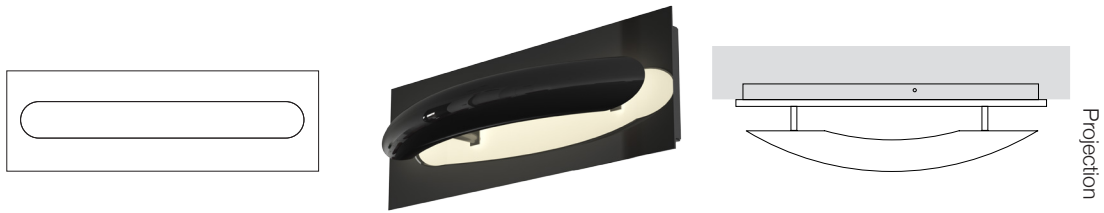

Radius Wall

Radius Wall

Size	Length: 34 cm / 13" – Width: 10 cm / 4" – Projection: 10 cm / 4"
Design	Esko Schmidt-Sørensen
Fixture type	Wall Scone
Illuminant	LED strip light. CRI>90
Lights	400 LM
Consumption	9 Watts
Materials	Aluminum, steel and polycarbonate.
Finish	Powder coated and wet spray enamel
Weight	1,4 kg / 3.1 lbs.
Packaging	15 x 15 x 42 cm, 1.6 kg / 5.9 x 5.9 x 16.5", 35 lbs.

Lamping options	Color temp.	Controller	Driver/Description
Standard (ST)	2700K/3500K	T.B.D.	Built-in driver with TRIAC dimming/Lutron

Standard Colors	Jet Black RAL 9005	Traffic White RAL 9016	Signal Gray RAL 7004	Vermilion RAL 2002	Light Green RAL 6027
	