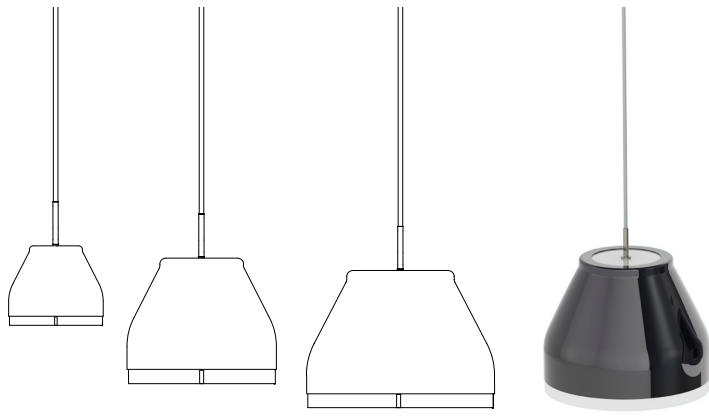

Præstø Cowbelle
STICK

Præsto Cowbelle STICK

Size (S, M, L)	Wide: 20 cm / 7.9", 32 cm / 12.6", 40 cm / 15.7" High: 21 cm / 8.3", 32 cm / 12.6", 40 cm / 15.7"
Design	Esko Schmidt-Sørensen
Fixture type	Pendant
Illuminant	LED board, CRI>90
Lights	740 LM (S), 1500 LM (M, L)
Consumption	16 Watts (S), 28 Watts (M, L)
Materials	Aluminum, steel and polycarbonate.
Finish	Powder coated and wet spray enamel
Weight (S, M, L)	1,3 kg / 2,0 kg / 2,3 kg / 3.9 lbs. / 4.5 lbs. / 5.0 lbs.
Packaging (S, M, L)	30,5 x 30,5 x 35,6 cm / 35,6 x 35,6 x 35,6 cm / 45,7 x 45,7 x 50,8 cm 12" x 12" x 14" / 14" x 14" x 14" / 18" x 18" x 20"
Mounting	Ceiling, Crossbar and canopy white matte included
Cord	Fabric cord. Length 300 cm / 118"

Lamping options	Color temp.	Driver/Description
Standard (ST)	2700K/3500K	TRIAC dimmable / Lutron
Voltage		120V / 230V / 277V

Standard Colors					
					
	Jet Black RAL 9005	Traffic White RAL 9016	Signal Gray RAL 7004	Vermilion RAL 2002	Light Green RAL 6027