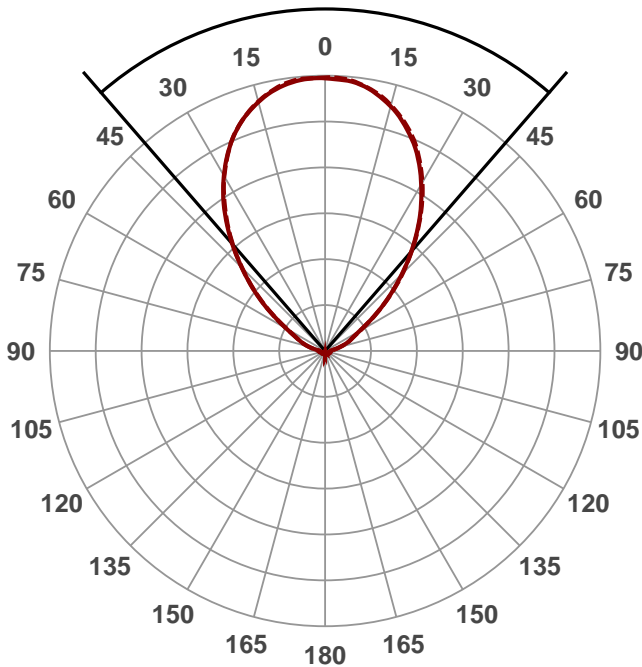

Light efficiency:

Light quality:

Color temperature:

Output: 1289 lm

Peak: 663 cd

Power: 23,0 W

PF: 0,94

Beam angle

81,9° (2 C-PLANES)

Product name:

cowbelle medium 3500k

Date and time:

22-12-2015 10:40:58

Color

CIE1931
x: 0,404
y: 0,386

Spectra